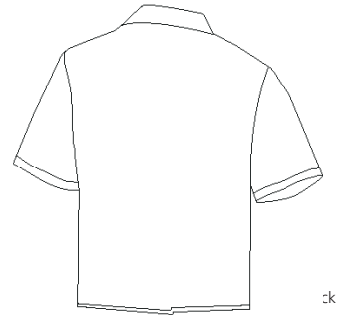

Short Sleeve Pocketless Snap Shirt

CornerStone™
by Port Authority®

CSX20

* 4.25-ounce, 65/35 poly/cotton

Care Instructions:

Machine wash, tumble dry.

*Meets IL50 specifications

Finished Measurements in Inches

Size	S	M	L	XL	2XL	3XL	4XL	5XL	6XL
Chest	21	23	25	27	29	30.5	32	33.5	35
Length	31	31.125	31.25	31.375	31.5	31.675	31.75	31.875	31.875
Sleeve	33	33.5	34	34.5	35	35	35	35	35

Colors

	Blue/Charcoal
	Hunter Green/Khaki
	Khaki/Black