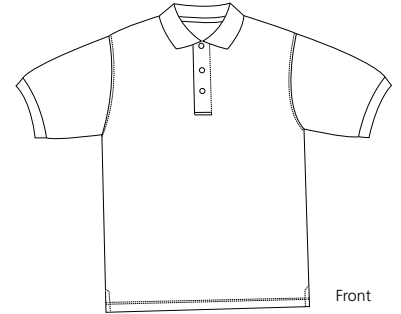

Silk Touch Sport Shirt

PORT AUTHORITY®

K500

- * 5-ounce * 65/35 poly/cotton pique * Flat knit collar and cuffs
- * Double-needle armholes and bottom hem * Side vents
- * Metal buttons with dyed-to-match rims

Chest width measured 1" below arm hole. Body length measured from center back neck seam to hem.
Sleeve length measured from shoulder seam to hem. Collar measured by circumference.

Colors

	Banana		Light Pink
	Bark		Light Stone
	Black		Mdtrn Blue
	Burgundy		Mint Green
	Coffee Bean		Navy
	Cool Grey		Red
	Court Green		Royal
	Dark Green		Steel Grey
	Eggplant		Stone
	Gold		Texas Orng
	Hibiscus		Tropical Pink
	Light Blue		White
	Maui Blue		Clover Green
	Kelly Green		Lime
	Maroon		Orange
	Purple		Ultramarine