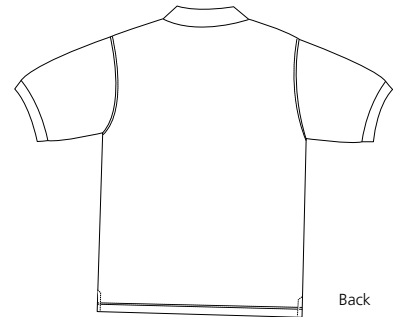

Silk Touch Sport Shirt

PORT AUTHORITY®

K500

- * 5-ounce * 65/35 poly/cotton pique * Flat knit collar and cuffs
- * Double-needle armholes and bottom hem * Side vents
- * Metal buttons with dyed-to-match rims

Care Instructions:

Machine wash cold with like colors.
Do not bleach.
Tumble dry low.
Warm iron if necessary.

Finished Measurements in Inches

Size	XS	S	M	L	XL	2XL	3XL	4XL	5XL	6XL
Chest	19.5	21	22	24	26	27.5	29	30.5	31.5	33
Body	25.5	26.5	30	31	32	33	33.5	34	34.5	35
Sleeve	9	9.5	11	11.5	12	12.5	13	13.5	14	14.5
Collar	15.5	16	16.5	17	17.5	18	18.5	19	19.5	20

Chest width measured 1" below arm hole. Body length measured from center back neck seam to hem.
Sleeve length measured from shoulder seam to hem. Collar measured by circumference.

Colors

	Banana		Light Pink
	Bark		Light Stone
	Black		Mdtrn Blue
	Burgundy		Mint Green
	Coffee Bean		Navy
	Cool Grey		Red
	Court Green		Royal
	Dark Green		Steel Grey
	Eggplant		Stone
	Gold		Texas Orng
	Hibiscus		Tropical Pink
	Light Blue		White
	Maui Blue		Clover Green
	Kelly Green		Lime
	Maroon		Orange
	Purple		Ultramarine