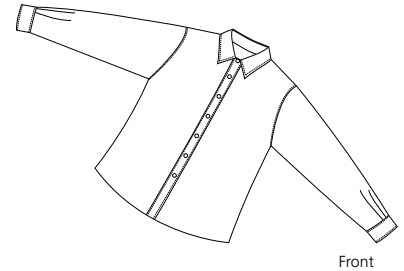

Long Sleeve Ladies Easy Care Shirt

PORT AUTHORITY®

Front

Back

L608

- * 4.5-ounce * 55/45 cotton/poly
- * Contrast color inside the back yoke and collar * Dyed-to-match buttons
- * Button-through sleeve plackets with adjustable cuffs * Open collar
- * Traditional ladies fit

Chest width measured 1" below arm hole. Body length from back neck seam to hem.
Sleeve length from center back neck seam to hem. Collar measured by circumference. Pocket WxH.

Colors

	Athletic Gold/ Light Stone		Black/ Light Stone
	Burgundy/ Light Stone		Classic Navy/ Light Stone
	Coffee Bean/ Light Stone		Court Green/ Court Green
	Dark Green/ Navy		Eggplant/ Light Stone
	Harvest Gold/ Harvest Gold		Hibiscus/ Hibiscus
	Light Blue/ Light Stone		Light Pink/ Light Pink
	Light Stone/ Classic Navy*		Mediterranean Blue/ Mediterranean Blue
	Navy/ Light Stone		Purple/ Light Stone
	Red/ Light Stone		Royal/ Classic Navy
	Steel Grey/ Light Stone		Stone/ Stone
	Texas Orange/ Light Stone		Tropical Pink/ Tropical Pink
	White/ Light Stone*		Yellow/ Yellow
	Maui Blue/ Maui Blue		