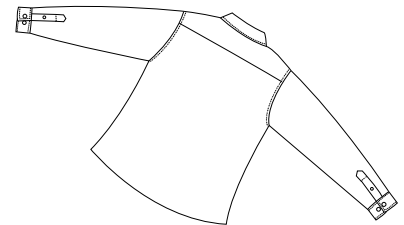

Long Sleeve Ladies Easy Care Shirt

PORT AUTHORITY®

Front

Back

L608

- * 4.5-ounce * 55/45 cotton/poly
- * Contrast color inside the back yoke and collar * Dyed-to-match buttons
- * Button-through sleeve plackets with adjustable cuffs * Open collar
- * Traditional ladies fit

Care Instructions:

Machine wash warm with like colors.
Only non chlorine bleach when needed.
Tumble dry low.
Warm iron if necessary.

Finished Measurements in Inches

Size	XS	S	M	L	XL	XXL	3XL	4XL
Chest	17	19	21	23	25	26.5	28	30.5
Body	25	26	27	28	29	30.25	31.5	32.5
Sleeve	31.25	32	32.5	33	33.5	33 7/8	34.5	35

Chest width measured 1" below arm hole. Body length from back neck seam to hem.
Sleeve length from center back neck seam to hem. Collar measured by circumference. Pocket WxH.

Colors

	Athletic Gold/ Light Stone		Black/ Light Stone
	Burgundy/ Light Stone		Classic Navy/ Light Stone
	Coffee Bean/ Light Stone		Court Green/ Court Green
	Dark Green/ Navy		Eggplant/ Light Stone
	Harvest Gold/ Harvest Gold		Hibiscus/ Hibiscus
	Light Blue/ Light Stone		Light Pink/ Light Pink
	Light Stone/ Classic Navy*		Mediterranean Blue/ Mediterranean Blue
	Navy/ Light Stone		Purple/ Light Stone
	Red/ Light Stone		Royal/ Classic Navy
	Steel Grey/ Light Stone		Stone/ Stone
	Texas Orange/ Light Stone		Tropical Pink/ Tropical Pink
	White/ Light Stone*		Yellow/ Yellow
	Maui Blue/ Maui Blue		