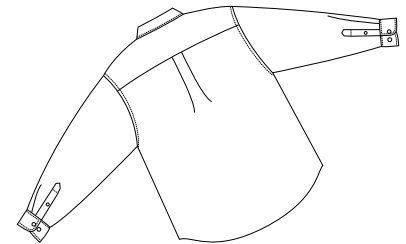

Long Sleeve Easy Care Shirt

PORT AUTHORITY®

Front

Back

S608

- * 4.5-ounce * 55/45 cotton/poly * Box back pleat
- * Contrast color inside the back yoke and collar * Dyed-to-match buttons
- * Button-through sleeve plackets * Adjustable cuffs * Button-down collar
- * Single patch pocket

Care Instructions:

Machine wash warm with like colors.
Only non chlorine bleach when needed.
Tumble dry low.
Warm iron if necessary.

Finished Measurements in Inches

Size	XS	S	M	L	XL	2XL	3XL	4XL	5XL	6XL
Chest	20	21.5	23	24.5	26	27.5	29	30.5	35.5	37
Body	26.5	28.5	32	32.5	34	34.5	35.5	36	36.5	37
Sleeve	31	32.5	34.5	35.5	37	38	39	40	41	42
Collar	15.5	16	16.5	17	17.5	18	18.5	19	not available	not available
Pocket	5x5.5	5x5.5	5.25x6	5.25x6	5.25x6	5.25x6	5.25x6	5.25x6	not available	not available

Chest width measured 1" below arm hole. Body length from back neck seam to hem.
Sleeve length from center back neck seam to hem. Collar measured by circumference. Pocket WxH.

Colors

	Athletic Gold/ Light Stone		Navy/ Light Stone
	Black/ Light Stone		Purple/ Light Stone
	Burgundy/ Light Stone		Red/ Light Stone
	Classic Navy/ Light Stone*		Royal/ Classic Navy
	Dark Green/ Navy		Texas Orange/ Light Stone
	Light Blue/ Light Stone		White/ Light Stone*
	Light Stone/ Classic Navy*		