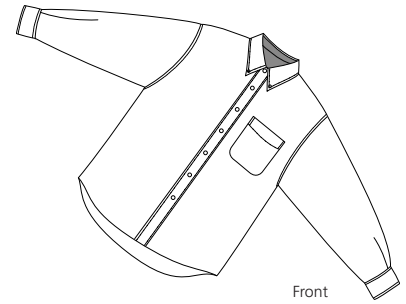

# Long Sleeve Easy Care Shirt

PORT AUTHORITY®

## S608

- \* 4.5-ounce \* 55/45 cotton/poly \* Box back pleat
- \* Contrast color inside the back yoke and collar \* Dyed-to-match buttons
- \* Button-through sleeve plackets \* Adjustable cuffs \* Button-down collar
- \* Single patch pocket