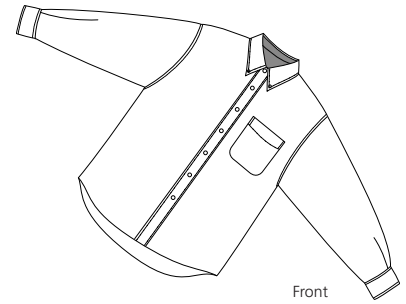

Long Sleeve Easy Care Shirt

PORT AUTHORITY®

Front

Back

S608

- * 4.5-ounce * 55/45 cotton/poly * Box back pleat
- * Contrast color inside the back yoke and collar * Dyed-to-match buttons
- * Button-through sleeve plackets * Adjustable cuffs * Button-down collar
- * Single patch pocket

Chest width measured 1" below arm hole. Body length from back neck seam to hem.
Sleeve length from center back neck seam to hem. Collar measured by circumference. Pocket WxH.

Colors

	Athletic Gold/ Light Stone		Navy/ Light Stone
	Black/ Light Stone		Purple/ Light Stone
	Burgundy/ Light Stone		Red/ Light Stone
	Classic Navy/ Light Stone*		Royal/ Classic Navy
	Dark Green/ Navy		Texas Orange/ Light Stone
	Light Blue/ Light Stone		White/ Light Stone*
	Light Stone/ Classic Navy*		