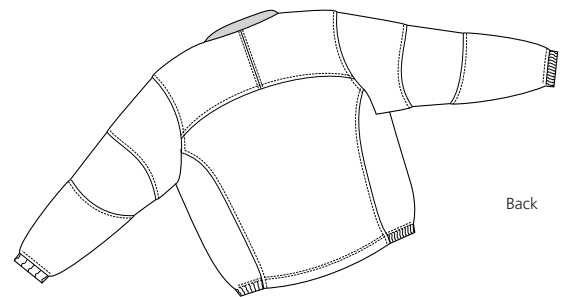

# Therma-FIT Full Zip Jacket

NIKE GOLF 

Front

Back

## 193590

- 5 oz. 100% Polyester • Contrasting color inside neck • Water resistant
- Side elastic and forward welt pockets • Therma-Fit fabric insulates to keep you warm
- Swoosh design trademark embroidered on lower left sleeve