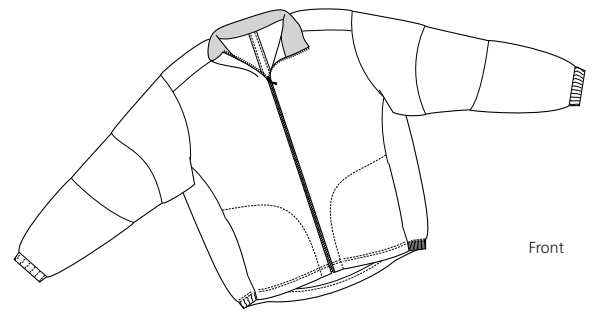

# Therma-FIT Full Zip Jacket

NIKE GOLF 

Front

Back

## 193590

- 5 oz. 100% Polyester • Contrasting color inside neck • Water resistant
- Side elastic and forward welt pockets • Therma-Fit fabric insulates to keep you warm
- Swoosh design trademark embroidered on lower left sleeve