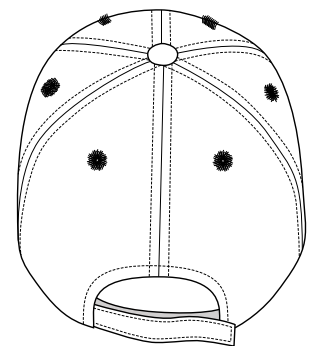

Contrast Stripe Sandwich Bill Cap

PORT AUTHORITY®

Front

Back

C867

- * 100% Cotton with 100% Polyester mesh inserts * Structured * Mid-profile
- * eight panel construction * Hook and Loop

Finished Measurements in Inches

Size	OSFA
Crown Height	6.4"
Inside Circumference	22"
Bill Length	2.9"
Panel Width	3.94"

Height measured from bottom of Front panel, up seam.
Front panel measured at bottom of panel.

Colors

	Cinder/Stone
	Navy/Khaki
	Stone/Cinder
	Black/Graphite
	Deep Red/Black
	Graphite/Stone