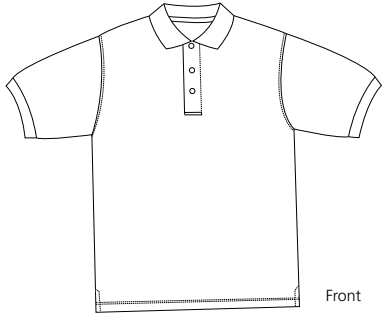

# Silk Touch Sport Shirt

## K500

- \* 5-ounce \* 65/35 poly/cotton pique \* Flat knit collar and cuffs
- \* Double-needle armholes and bottom hem \* Side vents
- \* Metal buttons with dyed-to-match rims

**Care Instructions:**  
 Machine wash cold with like colors.  
 Do not bleach.  
 Tumble dry low.  
 Warm iron if necessary.

Chest width measured 1" below arm hole. Body length measured from center back neck seam to hem. Sleeve length measured from shoulder seam to hem. Collar measured by circumference.

Colors		
	Banana	Light Pink
	Bark	Light Stone
	Black	Mdtrn Blue
	Burgundy	Mint Green
	Coffee Bean	Navy
	Cool Grey	Red
	Court Green	Royal
	Dark Green	Steel Grey
	Eggplant	Stone
	Gold	Texas Orng
	Hibiscus	Tropical Pink
	Light Blue	White
	Maui Blue	Clover Green
	Kelly Green	Lime
	Maroon	Orange
	Purple	Ultramarine