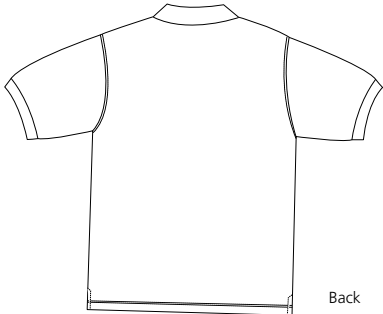

# Silk Touch Sport Shirt

## K500

- \* 5-ounce \* 65/35 poly/cotton pique \* Flat knit collar and cuffs
- \* Double-needle armholes and bottom hem \* Side vents
- \* Metal buttons with dyed-to-match rims

**Care Instructions:**  
 Machine wash cold with like colors.  
 Do not bleach.  
 Tumble dry low.  
 Warm iron if necessary.

Chest width measured 1" below arm hole. Body length measured from center back neck seam to hem. Sleeve length measured from shoulder seam to hem. Collar measured by circumference.

Colors		
	Banana	Light Pink
	Bark	Light Stone
	Black	Mdtrn Blue
	Burgundy	Mint Green
	Coffee Bean	Navy
	Cool Grey	Red
	Court Green	Royal
	Dark Green	Steel Grey
	Eggplant	Stone
	Gold	Texas Orng
	Hibiscus	Tropical Pink
	Light Blue	White
	Maui Blue	Clover Green
	Kelly Green	Lime
	Maroon	Orange
	Purple	Ultramarine