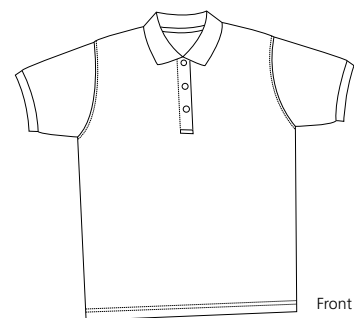

Ladies Silk Touch Sport Shirt

PORT | AUTHORITY®

L500

- * 5-ounce * 65/35 poly/cotton pique * Flat knit collar and cuffs
- * Double-needle armholes and bottom hem * Side vents
- * Metal buttons with dyed-to-match rims * Tailored for a woman

Chest width measured 1" below arm hole. Body length measured from high point shoulder seam to hem.
Sleeve length measured from shoulder seam to hem.

Colors

Banana	Light Pink
Bark	Light Stone
Black	Mdtrn Blue
Burgundy	Mint Green
Coffee Bean	Navy
Cool Grey	Red
Court Green	Royal
Dark Green	Steel Grey
Eggplant	Stone
Harvest Gold	Texas Orng
Hibiscus	Tropical Pink
Light Blue	White
Maui Blue	