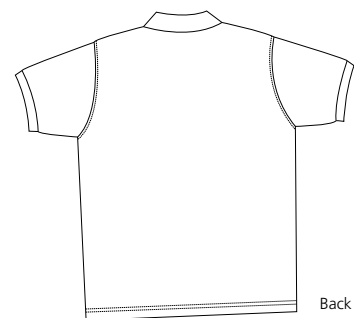

Ladies Silk Touch Sport Shirt

PORT | AUTHORITY®

L500

- * 5-ounce * 65/35 poly/cotton pique * Flat knit collar and cuffs
- * Double-needle armholes and bottom hem * Side vents
- * Metal buttons with dyed-to-match rims * Tailored for a woman

Care Instructions:

Machine wash cold with like colors.
Do not bleach.
Tumble dry low.
Warm iron if necessary.

Finished Measurements in Inches

Size	XS	S	M	L	XL	XXL	3XL	4XL
Chest	19	20	21	22	23	24 1/2	27	29 1/2
Body	26	26 1/2	27	27 1/2	28	28 1/2	28 1/2	29 1/2
Sleeve	15 1/4	15 3/4	16 1/4	16 3/4	17 1/4	17 3/4	19	21

Chest width measured 1" below arm hole. Body length measured from high point shoulder seam to hem.
Sleeve length measured from shoulder seam to hem.

Colors

Banana	Light Pink
Bark	Light Stone
Black	Mdtrn Blue
Burgundy	Mint Green
Coffee Bean	Navy
Cool Grey	Red
Court Green	Royal
Dark Green	Steel Grey
Eggplant	Stone
Harvest Gold	Texas Orng
Hibiscus	Tropical Pink
Light Blue	White
Maui Blue	