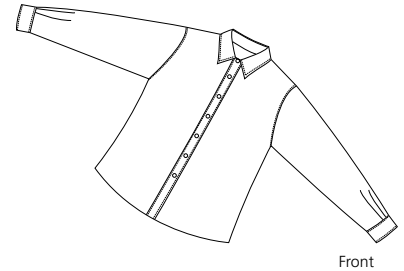

# Long Sleeve Ladies Easy Care Shirt

PORT | AUTHORITY®

Front

Back

## L608

- \* 4.5-ounce \* 55/45 cotton/poly
- \* Contrast color inside the back yoke and collar \* Dyed-to-match buttons
- \* Button-through sleeve plackets with adjustable cuffs \* Open collar
- \* Traditional ladies fit