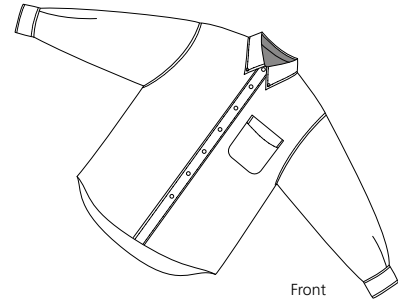

Long Sleeve Easy Care Shirt

PORT AUTHORITY®

S608

- * 4.5-ounce * 55/45 cotton/poly * Box back pleat
- * Contrast color inside the back yoke and collar * Dyed-to-match buttons
- * Button-through sleeve plackets * Adjustable cuffs * Button-down collar
- * Single patch pocket