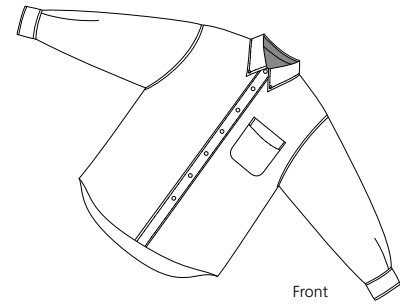

# Long Sleeve Easy Care Shirt

PORT AUTHORITY®

Front

Back

**S608**

- \* 4.5-ounce \* 55/45 cotton/poly \* Box back pleat
- \* Contrast color inside the back yoke and collar \* Dyed-to-match buttons
- \* Button-through sleeve plackets \* Adjustable cuffs \* Button-down collar
- \* Single patch pocket